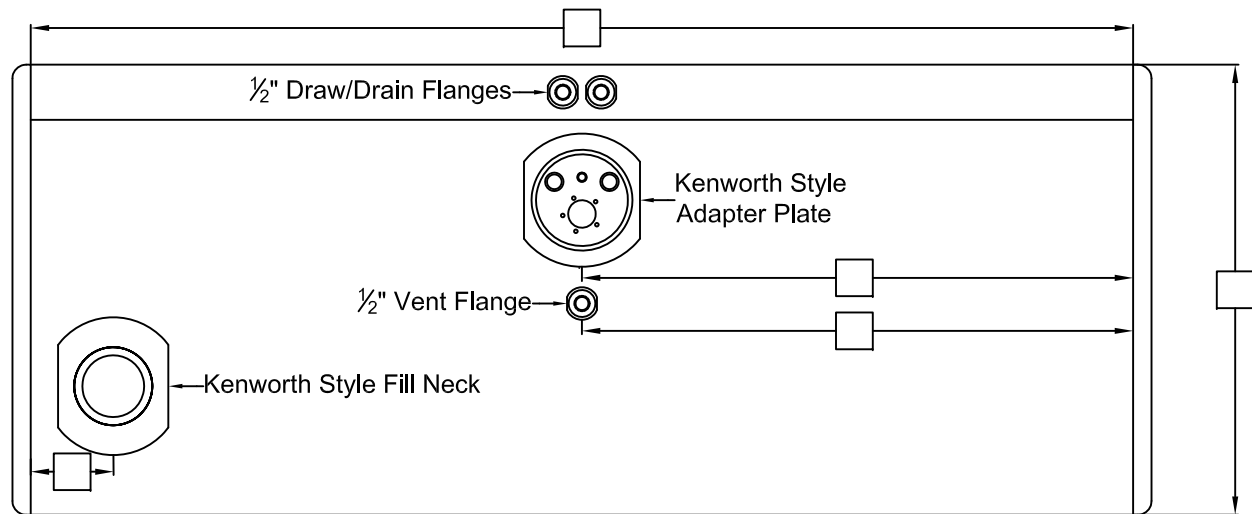

Straps Mtg Kit Combo Kit Sending Unit

Please note parts and mounting are not included in the price of the tank. Other

This configuration is typically found on tanks prior to 2010.

Kenworth Style

Truck Front
Ditch Side 

Viewed from rear of ditch side

Please note: All sizes are NPTF unless otherwise noted and reference all measurements from the lateral weld seam and the end cap weld seam to the center of the fittings.