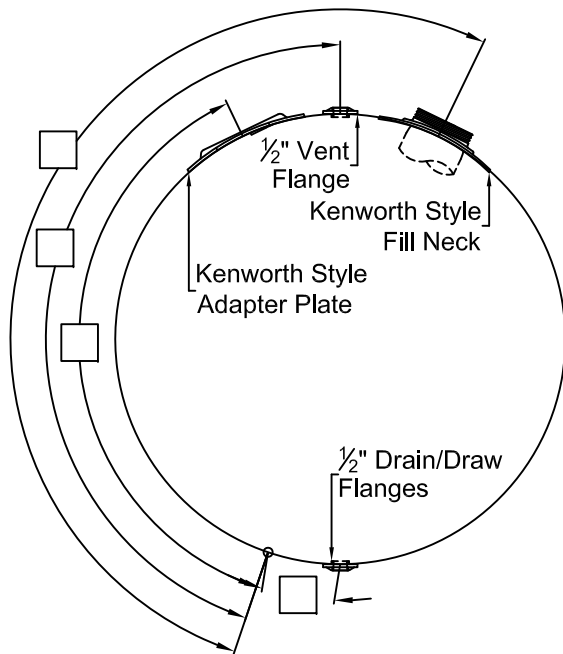

Straps Mtg Kit Combo Kit Sending Unit

Please note parts and mounting are not included in the price of the tank. Other

This configuration is typically found on tanks prior to 2010.

Kenworth Style

Truck Front
Ditch Side 

Viewed from rear of ditch side

Please note: All sizes are NPTF unless otherwise noted and reference all measurements from the lateral weld seam and the end cap weld seam to the center of the fittings.